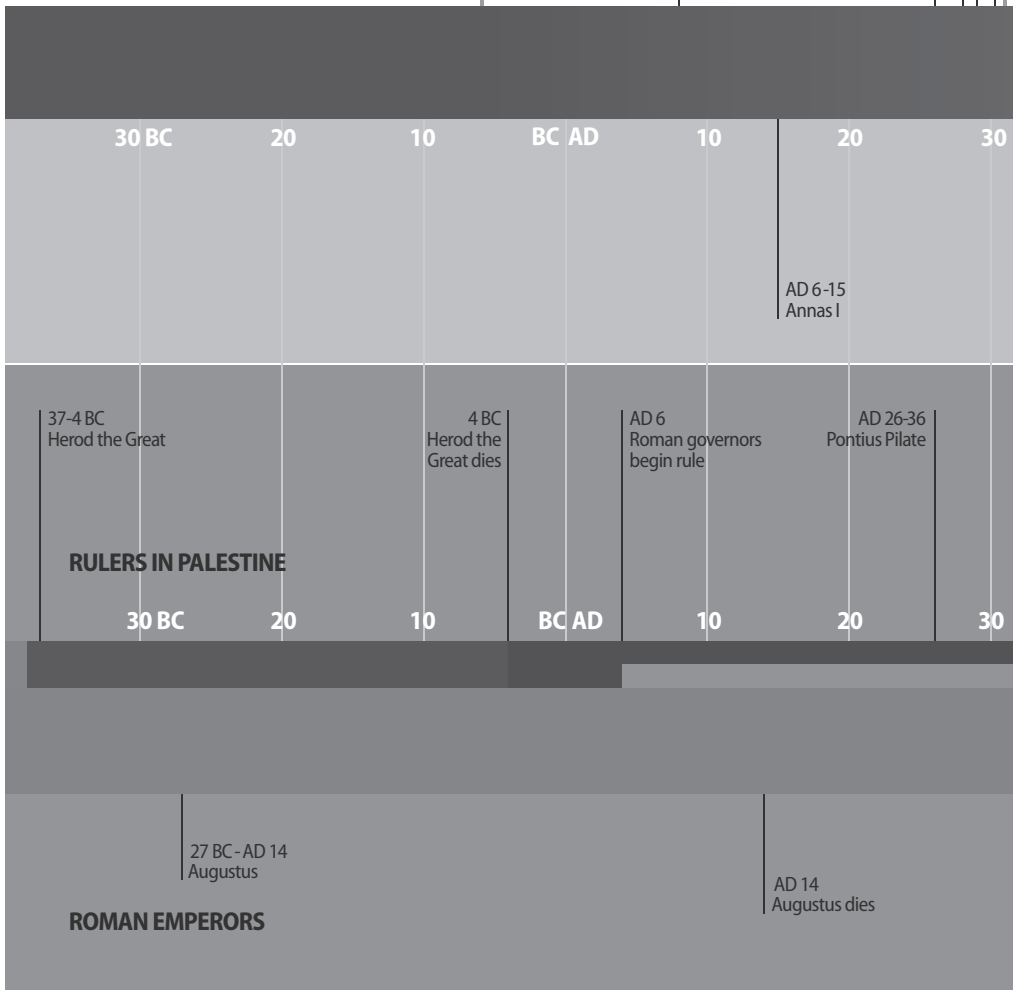

Christ's Early Life

(Mt 1-2; Lk 1-2)

6/5 BC
Christ born

AD 7/8
Christ in temple
at age 12

Christ's Ministry

(Mt 2-28; Mk; Lk 3-24; Jn)

30 Christ crucified
The ascension

29 Christ at Festival of Tabernacles
Christ at Festival of Dedication

28/29 John the Baptist dies

27/28
John the Baptist imprisoned

26
Christ baptized

26
Christ begins
ministry

26
John the Baptist
begins ministry

50
PAUL THE MISSIONARY

60
PAUL THE MARTYR

70
JERUSALEM DESTROYED